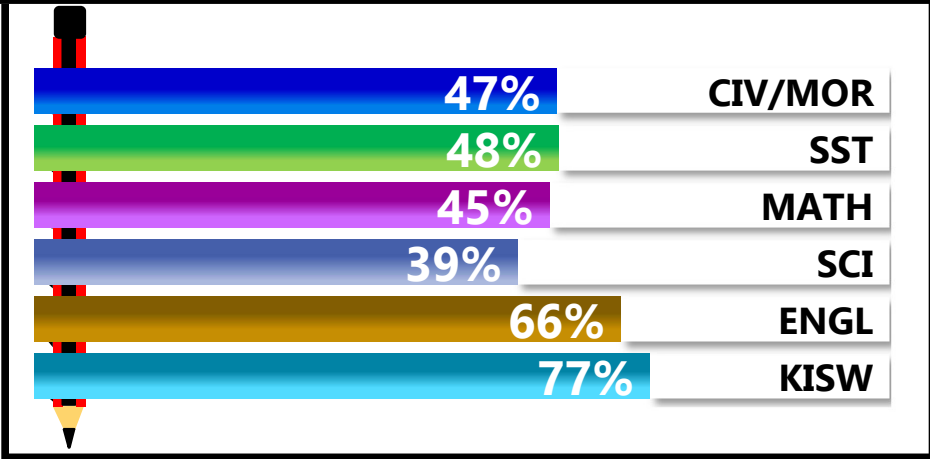

		FARAJA ISLAMIC			
REGION: DAR ES SALAAM		SCHOOL AVERAGE	160.9	OVERALL GRADE	
DISTRICT:ILALA				C	
				CATEGORY	
				BELOW 40	

SUBJECT PERFORMANCE ANALYSIS

SUBJECT NAME	AVG	%	RNK
KISWAHILI	38.6	77%	1
ENGLISH	32.8	66%	2
SOCIAL STUDIES	23.8	48%	3
CIVIC & MORAL	23.6	47%	4
MATHEMATICS	22.7	45%	5
SCIENCE	19.5	39%	6
BOYS/GIRLS PASS RATE	STD	AVG	%
BOYS	3	0.24	24%
GIRLS	11	0.76	76%

GRADE ANALYSIS SUMMARY					
SUBJECT NAME/GRADE	A	B	C	D	E
MATHEMATICS	0	1	9	4	0
KISWAHILI	6	7	1	0	0
ENGLISH	1	8	4	1	0
SCIENCE	0	0	5	8	1
SOCIAL STUDIES	0	1	10	3	0
CIVIC AND MORAL	0	1	8	4	0

OVERALL GRADE ANALYSIS	NO.	SEATED	%
A	0	13	0%
B	2		15%
C	11		85%
D	1	1	8%
E	0		0%