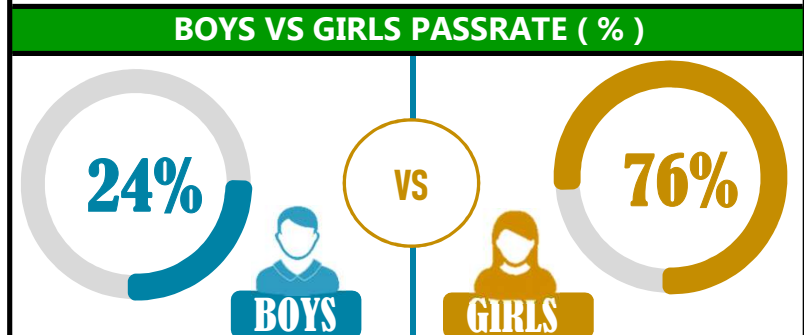

OVERALL GRADE ANALYSIS	NO.	SEATED	%
A	0	13	0%
B	2		15%
C	11		85%
D	1	1	8%
E	0		0%

OVERALL PERFORMANCE ANALYSIS		
REGISTERED	14	100%
SEATED	14	100%
ABSENTEES	0	0%
PASSED	13	93%
FAILED	1	7%